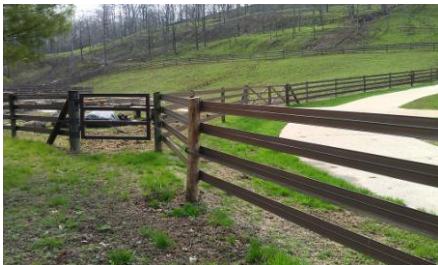

Watt Plastics

Flexible Studrail fencing

Flexible Rail Fence is designed specifically for horse and other large animal containment. Innovative continuous polymer and high-tensile wire technology allows the fence to flex upon impact to reduce injury risk while keeping the animal contained due to its high break strength. This fence rail attaches at end post and slips freely through the line post brackets to allow rail flexibility. It has the classic appearance of traditional rail fencing without the rotting, warping, splintering, brittleness and paint-flaking associated with wood. Product may be used in two-, three- or four-rail combinations and can be used as a top rail over woven wire horse fence. This fence is practically maintenance free, all that is required is an annual washing of the fence to keep it looking new.

- High strength with 3 steel wires inside, 108mm wide
- Flexible surface to protect livestock
- Quick and easy to install - installation costs are cheap
- Can be installed as a single, 2, 3 or 4 rail fence
- Larger post distance can be used , saves post costs
- Can be used on timber, steel and PVC posts