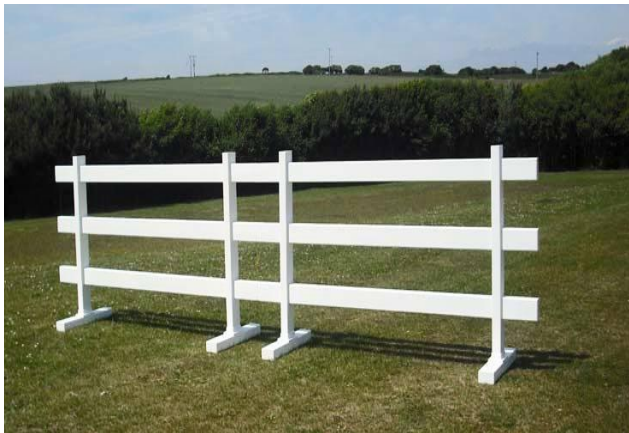

## PORTABLE CROWD BARRIER

This product has many roles on the Racecourse and at County Shows.

- Enclose Hospitality/Corporate Areas
- Fence Grass Areas
- Temporary Walkways
- General Barrier

Portable Crowd Barrier:

- 6 ft Wide Sections
- 3 ft High
- Sections can be connected
- Easy to move
- Durable/Maintenance free
- Quick and easy to install

Watt Fences Ltd  
[www.wattfences.com](http://www.wattfences.com)  
01748 822666  
[bill@wattfences.com/](mailto:bill@wattfences.com)  
[wattplastics@gmail.com](mailto:wattplastics@gmail.com)