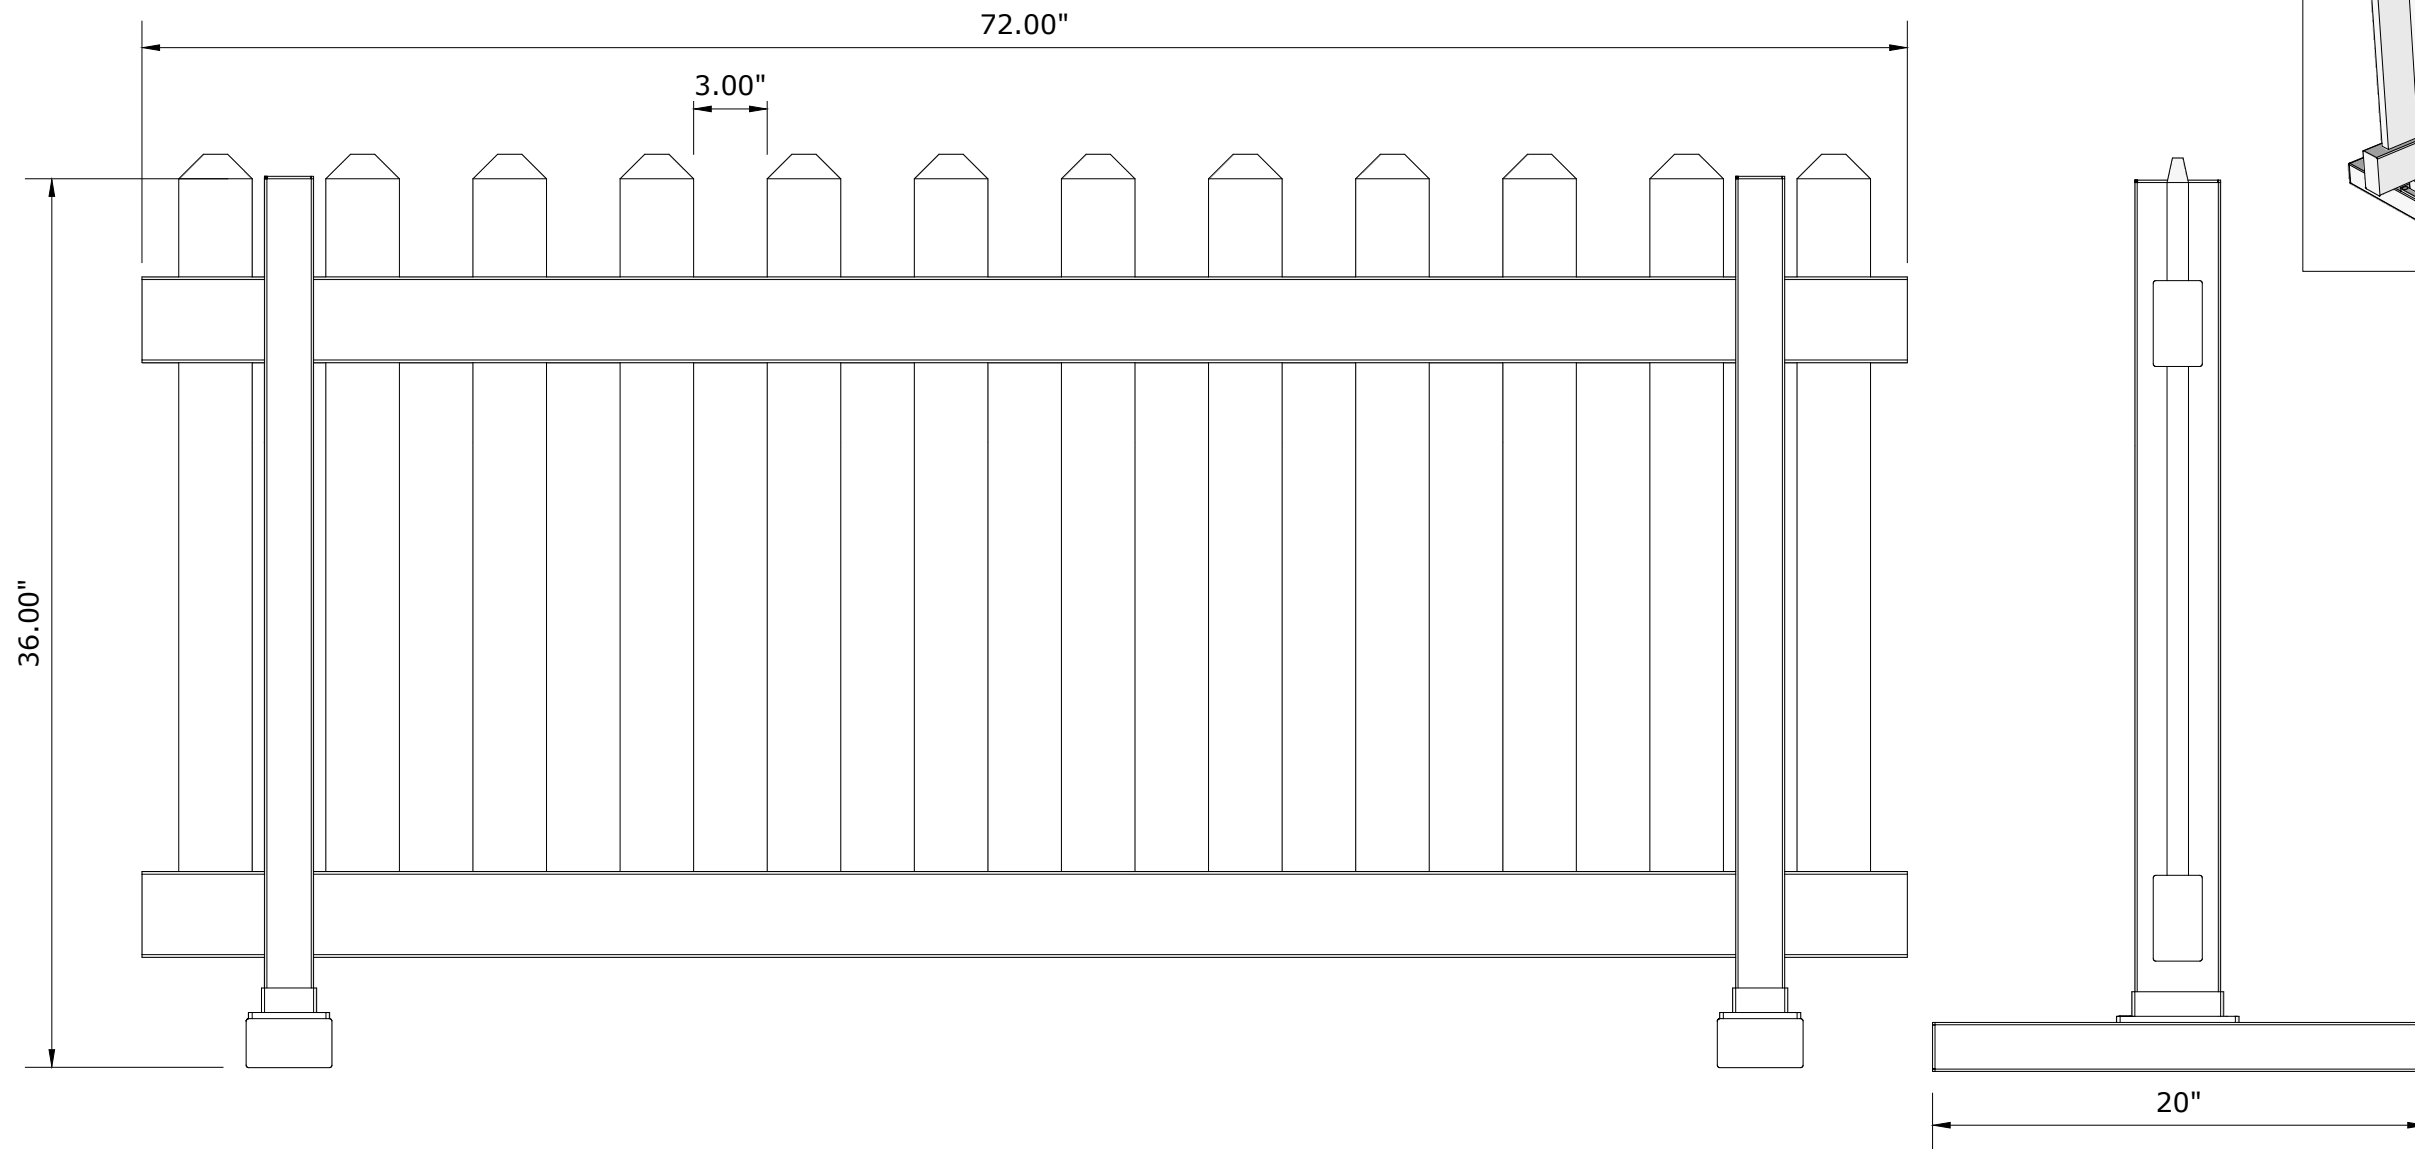

Model #

Description

FT-TP02

3x6 ft PVC Portable Fence

© WATT PLASTICS

Profiles Specification

Part List

Part #	Description #	QTY
2035HR	2"x3"x72" Top Hollow Rail	1
2035HR	2"x3"x34" Post	2
2035RR	2"x3"x72" Bottom Ribbed Rail	1
2035HR	2"x3"x20" Foot	2
3078P	3"x7/8"x30" Picket (with Dog Ear Cap glued-on)	12