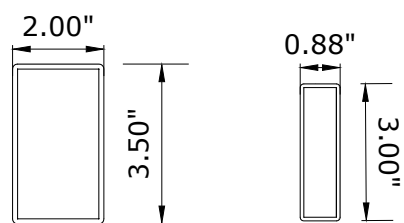

Model #

Description

FT-TP02

3x6 ft PVC Portable Fence

© WATT PLASTICS

Profiles Specification

Part List

Part #	Description #	QTY
2035HR	2"x3"x72" Top Hollow Rail	1
2035HR	2"x3"x34" Post	2
2035RR	2"x3"x72" Bottom Ribbed Rail	1
2035HR	2"x3"x20" Foot	2
3078P	3"x7/8"x30" Picket (with Dog Ear Cap glued-on)	12