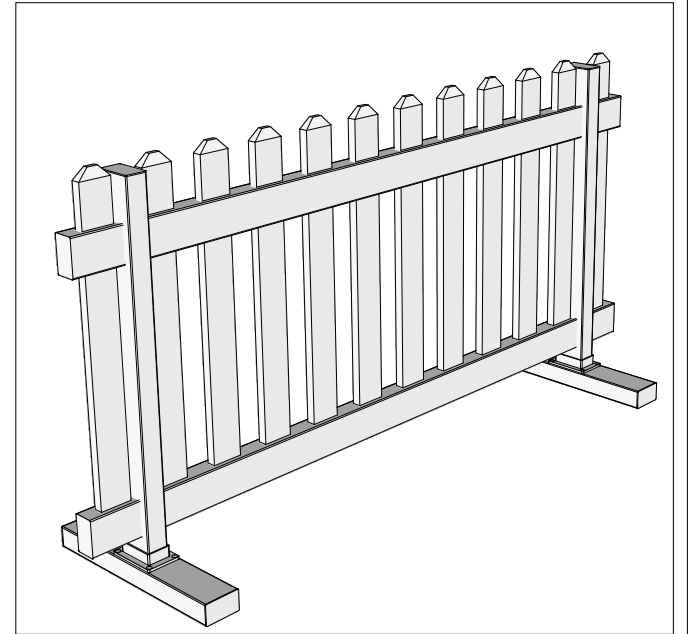

Model #

Description

FT-TP02

3x6 ft PVC Portable Fence

© WATT PLASTICS

Profiles Specification

Part List

Part #	Description #	QTY
2035HR	2"x3"x72" Top Hollow Rail	1
2035HR	2"x3"x34" Post	2
2035RR	2"x3"x72" Bottom Ribbed Rail	1
2035HR	2"x3"x20" Foot	2
3078P	3"x7/8"x30" Picket (with Dog Ear Cap glued-on)	12