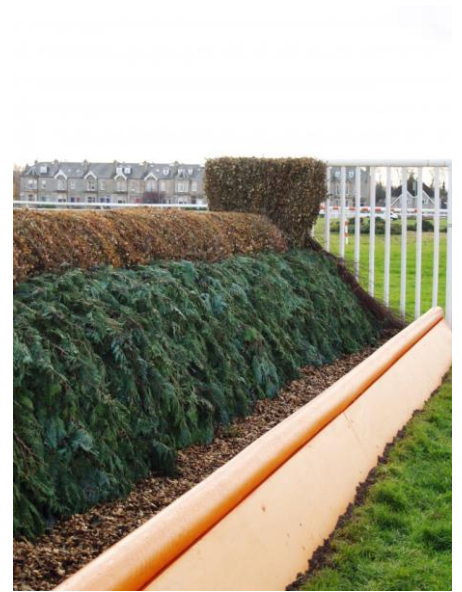

Roll On/ Roll Off fences have increased in popularity over recent years because of their flexibility in speed of removal from the course.

- Makes it easier to maintain ground
- More flexibility with fence positioning
- Galvanised steel frame increases durability and life expectancy

We have supplied a number of racecourses including Haydock, Ayr, Musselburgh, Market Rasen, Ascot, Leicester and most recently Ludlow

Roll On Roll Off Fences

Open Ditch

Leicester Racecourse

Musselburgh Racecourse